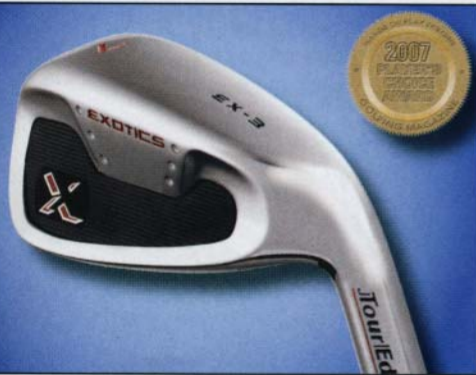

# Tour Edge Exotics EX3

www.touredge.com | 1-800-515-3343 | Graphite \$1095 Steel \$995

**Clubhead:** Stainless Steel

**Clubface:** Titanium

**Design:** Cavity Back

**Size:** Oversized

**Set Makeup:** 4-AW

**Shaft Options:** Nippon N.S.  
Pro 950 GH Steel, Graphite  
Design X-Quad Graphite

**Unique Features:** The Exotics EX3 is a technological marvel. Made of a hollow steel body and a titanium cup face, the EX3 moves excess weight to the perimeter and sole of the club. This aids the EX3 in achieving maximum forgiveness and a super-low center of gravity. The TPE dampening insert gives the EX3 incredible feel for such a long-hitting game-improvement iron.

**Tester Comments:** I think they were a club longer than anything else I have tried and I liked it ... Long and straight and easy to hit ... Ball really jumped off the face.

Appearance	8.0	Consistency	8.1
Forgiveness	8.0	<b>Distance</b>	<b>8.5</b>
Feel	8.0	Value	7.9